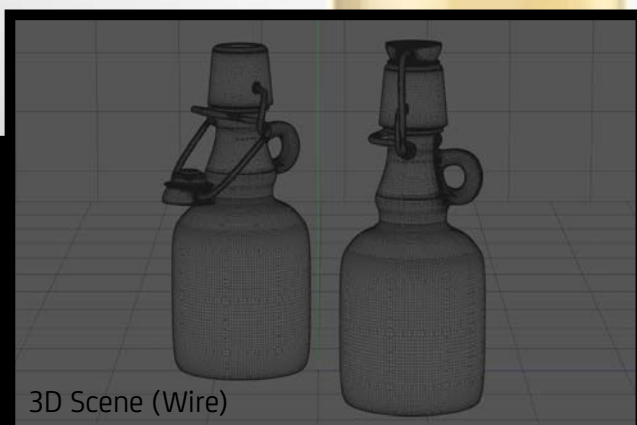

Final Render

3D Scene (Wire)

## Eva - bottle

Product Id Model\_0000004