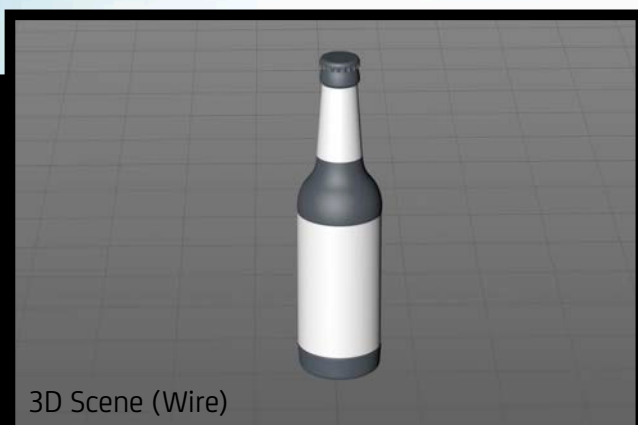

Final Render

3D Scene (Wire)

## Beer glass bottle 330ml with crown cork

Product Id Model\_0000730