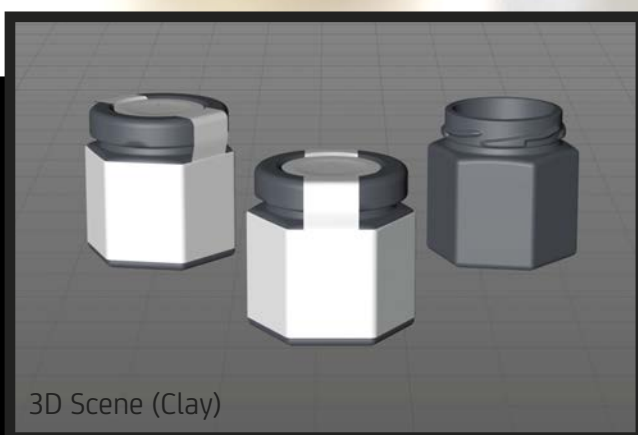

Final Render

3D Scene (Clay)

### What's Included:

- Packaging 3D Models in OBJ and FBX file formats
- Cinema 4D R16+ Scene File (.C4D)
- Textures with layered TIFF file and UV-Mesh (4000x4000pix 300dpi), HDRI, Materials
- UV layout
- Renders, PDF readme