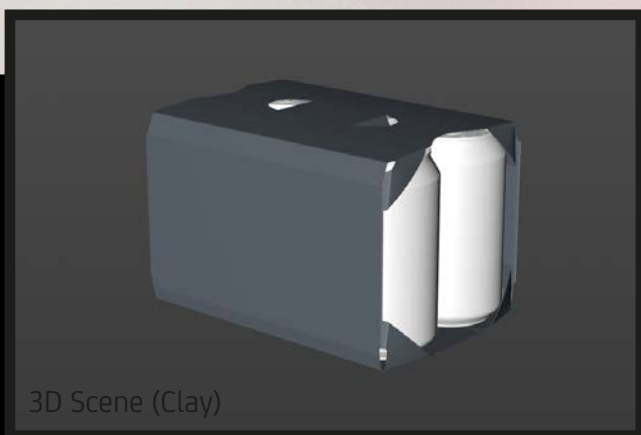

Final Render

3D Scene (Clay)

6x Carton Pack for Beer/Soda Can 330ml

Product Id Model_0000905

What's Included:

- Packaging 3D Models in OBJ and FBX file formats
- Cinema 4D R16+ Scene File (.C4D)
- Textures with layered TIFF file and UV-Mesh (4000x4000pix 300dpi), HDRI, Materials
- UV layout
- Renders, PDF readme

Note: you should have Octane Render 3.x get installed to render Cinema 4D scene file. **DOES NOT INCLUDE THE CAN 3D MODEL**

FBX and OBJ file formats are compatible with software: Maya, 3DS Max, Mudbox, AutoCAD, Inventor, Motion Builder, Revit, Softimage, ZBrush, MODO, 3D Coat, Keyshot SketchUp, Adobe Dimension CC, Rhinoceros, Lightwave, Vue xStream, SolidWorks, Houdini, Blender, Unreal Engine etc.